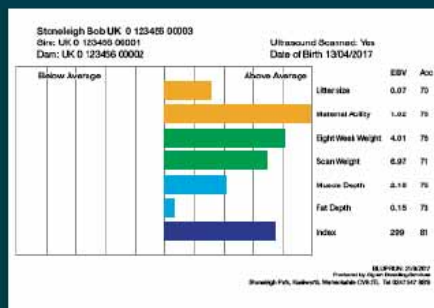

Profit from performance

High index rams can increase profitability by **£3-4** per lamb.

Over a ram's lifetime this is an extra **£1,000**.

Seek

Recorded rams with high indexes.

Check

The ram identity.

Review

The EBVs with the breeder, the sale chart or online: basco.org

Order of Merit

This is to certify that the animal has a Breeding Index within the Top 10% of the breed.

Signet **Accord**

Estimated Breeding Values