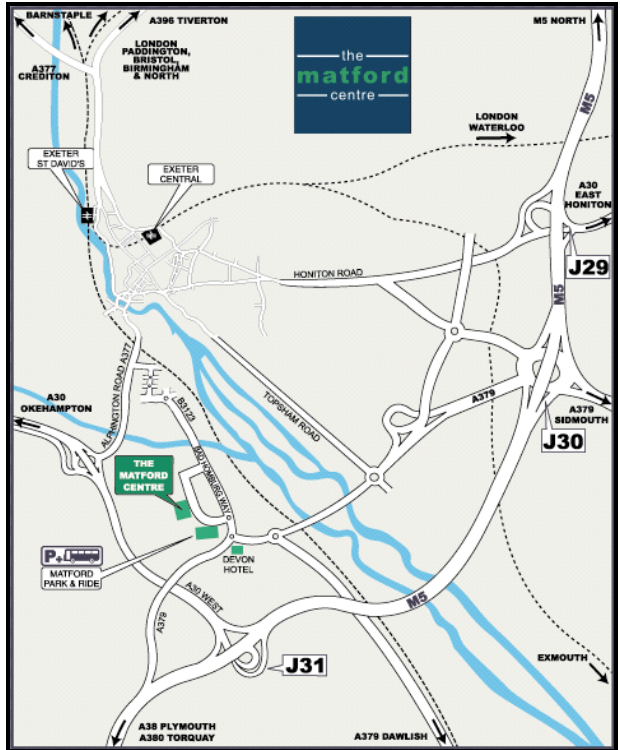

DIRECTIONS

From M5 North: Exit Junction 30. Take third exit at the roundabout onto A379 Exeter/Marsh Barton for 3 miles. At third roundabout take last exit onto B3123 Marsh Barton/Bad Homburg Way. Exit first left at next roundabout and The Matford Centre is 200 metres on left.

From A38 Plymouth: Exit at A379 for 1.7 miles. Take second exit at the roundabout onto B3123 Bad Homburg Way. Exit first left at next roundabout and The Matford Centre is 200 metres on left.

From A30 Cornwall: Exit A377 Exeter. Follow City A377 through first road junction. Turn right, signed Marsh Barton, and follow signs to Livestock Centre.